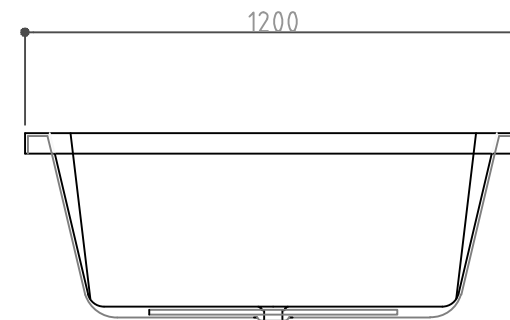

⊕ TOP VIEW

⊕ FRONT VIEW

⊕ SIDE VIEW

NOTES	NO.	DATE	DESCRIPTION	PROJECT TITLE

Design	Scale	1/NON
Drawn	DATE	
Checked	Drawing Title	
Approved	Drawing No.	Sheet No. R-03

interQua FACTORY
 438 SHINHANG-RI DUNPO-MYOUN,
 AHSAN-SHI CHUNGNAM, SOUTH KOREA
 TEL : +82 - 41 - 531 - 7207.8
 FAX : +82 - 41 - 531 - 7209