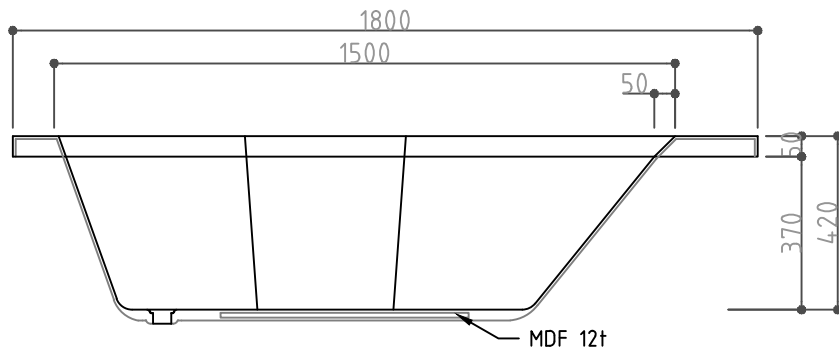

⊕ TOP VIEW

⊕ FRONT VIEW

⊕ SIDE VIEW

NOTES	NO.	DATE	DESCRIPTION	PROJECT TITLE

Design	Scale	1/NON
Drawn	DATE	
Checked	Drawing Title	
Approved	Drawing No.	Sheet No. R-03

interQua FACTORY
 438 SHINHANG-RI DUNPO-MYOUN,
 AHSAN-SHI CHUNGNAM, SOUTH KOREA
 TEL : +82 - 41 - 531 - 7207.8
 FAX : +82 - 41 - 531 - 7209